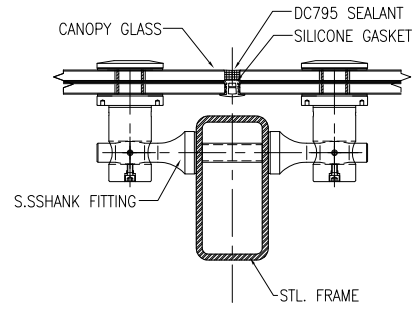

Glass Canopy System

W/ Steel Support & Spider Fittings

SECTION DETAIL
SIDE FIXING

SECTION DETAIL
SIDE FIXING

SECTION DETAIL
SIDE FIXING

SECTION DETAIL
SIDE FIXING

SECTION DETAIL
TOP FIXING

SECTION DETAIL
TOP FIXING

SECTION DETAIL
TOP FIXING

SECTION DETAIL
TOP FIXING
W/ CONNECTOR

SECTION DETAIL
TOP FIXING
W/ CONNECTOR

SECTION DETAIL
TOP FIXING
W/ CONNECTOR

Glass Canopy System

W/ Steel Support & Shank Fittings

SECTION DETAIL

SECTION DETAIL

SECTION DETAIL

SECTION DETAIL

Glass Canopy System

W/ Steel Frame & Standoff Fitting

SECTION DETAIL

SECTION DETAIL

Glass Canopy System

W/ Steel Support & Patch Fittings

SECTION DETAIL

SECTION DETAIL

RECTANGLE PATCH FITTING

SQUARE PATCH FITTING

ROUND PATCH FITTING

RHOMBUS PATCH FITTING