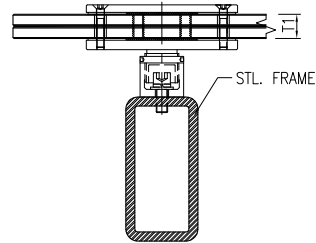

Glass Canopy System

W/ Steel Support & Spider Fittings

SECTION DETAIL
SIDE FIXING

SECTION DETAIL
SIDE FIXING

SECTION DETAIL
SIDE FIXING

SECTION DETAIL
SIDE FIXING

SECTION DETAIL
TOP FIXING

SECTION DETAIL
TOP FIXING

SECTION DETAIL
TOP FIXING

SECTION DETAIL
TOP FIXING
W/ CONNECTOR

SECTION DETAIL
TOP FIXING
W/ CONNECTOR

SECTION DETAIL
TOP FIXING
W/ CONNECTOR

Glass Canopy System

W/ Steel Support & Shank Fittings

SECTION DETAIL

SECTION DETAIL

SECTION DETAIL

SECTION DETAIL

Glass Canopy System

W/ Steel Frame & Standoff Fitting

SECTION DETAIL

SECTION DETAIL

Glass Canopy System

W/ Steel Support & Patch Fittings

SECTION DETAIL

SECTION DETAIL

RECTANGLE PATCH FITTING

SQUARE PATCH FITTING

ROUND PATCH FITTING

RHOMBUS PATCH FITTING