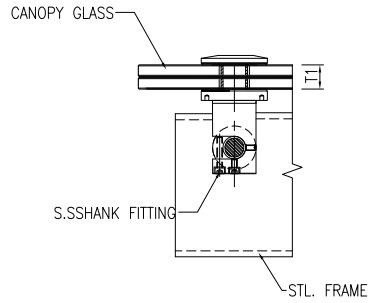

Glass Canopy System

W/ Steel Support & Spider Fittings

SECTION DETAIL
SIDE FIXING

SECTION DETAIL
SIDE FIXING

SECTION DETAIL
SIDE FIXING

SECTION DETAIL
SIDE FIXING

SECTION DETAIL
TOP FIXING

SECTION DETAIL
TOP FIXING

SECTION DETAIL
TOP FIXING

SECTION DETAIL
TOP FIXING
W/ CONNECTOR

SECTION DETAIL
TOP FIXING
W/ CONNECTOR

SECTION DETAIL
TOP FIXING
W/ CONNECTOR

Glass Canopy System

W/ Steel Support & Shank Fittings

SECTION DETAIL

SECTION DETAIL

SECTION DETAIL

SECTION DETAIL

Glass Canopy System

W/ Steel Frame & Standoff Fitting

SECTION DETAIL

SECTION DETAIL

Glass Canopy System

W/ Steel Support & Patch Fittings

SECTION DETAIL

SECTION DETAIL

RECTANGLE PATCH FITTING

SQUARE PATCH FITTING

ROUND PATCH FITTING

RHOMBUS PATCH FITTING