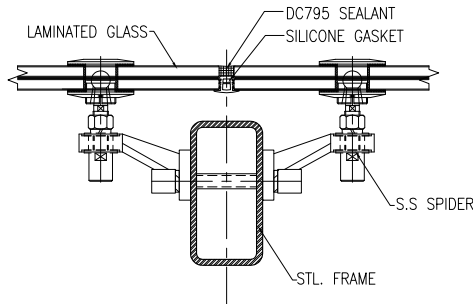

Glass Canopy System

W/ Steel Support & Spider Fittings

SECTION DETAIL
SIDE FIXING

SECTION DETAIL
SIDE FIXING

SECTION DETAIL
SIDE FIXING

SECTION DETAIL
SIDE FIXING

SECTION DETAIL
TOP FIXING

SECTION DETAIL
TOP FIXING

SECTION DETAIL
TOP FIXING

SECTION DETAIL
TOP FIXING
W/ CONNECTOR

SECTION DETAIL
TOP FIXING
W/ CONNECTOR

SECTION DETAIL
TOP FIXING
W/ CONNECTOR

Glass Canopy System

W/ Steel Support & Shank Fittings

SECTION DETAIL

SECTION DETAIL

SECTION DETAIL

SECTION DETAIL

Glass Canopy System

W/ Steel Frame & Standoff Fitting

SECTION DETAIL

SECTION DETAIL

Glass Canopy System

W/ Steel Support & Patch Fittings

SECTION DETAIL

SECTION DETAIL

RECTANGLE PATCH FITTING

SQUARE PATCH FITTING

ROUND PATCH FITTING

RHOMBUS PATCH FITTING