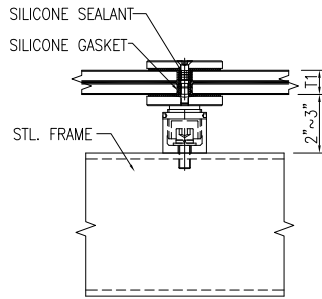

Glass Canopy System

W/ Steel Support & Spider Fittings

SECTION DETAIL
SIDE FIXING

SECTION DETAIL
SIDE FIXING

SECTION DETAIL
SIDE FIXING

SECTION DETAIL
SIDE FIXING

SECTION DETAIL
TOP FIXING

SECTION DETAIL
TOP FIXING

SECTION DETAIL
TOP FIXING

SECTION DETAIL
TOP FIXING
W/ CONNECTOR

SECTION DETAIL
TOP FIXING
W/ CONNECTOR

SECTION DETAIL
TOP FIXING
W/ CONNECTOR

Glass Canopy System

W/ Steel Support & Shank Fittings

SECTION DETAIL

SECTION DETAIL

SECTION DETAIL

SECTION DETAIL

Glass Canopy System

W/ Steel Frame & Standoff Fitting

SECTION DETAIL

SECTION DETAIL

Glass Canopy System

W/ Steel Support & Patch Fittings

SECTION DETAIL

SECTION DETAIL

RECTANGLE PATCH FITTING

SQUARE PATCH FITTING

ROUND PATCH FITTING

RHOMBUS PATCH FITTING