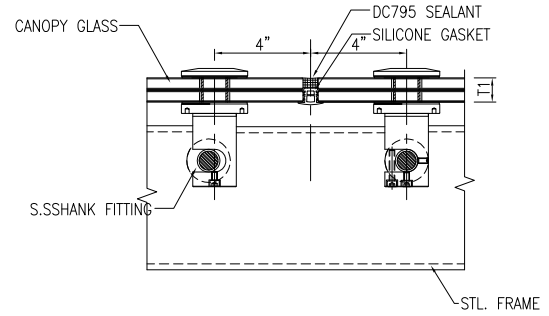

Glass Canopy System

W/ Steel Support & Spider Fittings

SECTION DETAIL
SIDE FIXING

SECTION DETAIL
SIDE FIXING

SECTION DETAIL
SIDE FIXING

SECTION DETAIL
SIDE FIXING

SECTION DETAIL
TOP FIXING

SECTION DETAIL
TOP FIXING

SECTION DETAIL
TOP FIXING

SECTION DETAIL
TOP FIXING
W/ CONNECTOR

SECTION DETAIL
TOP FIXING
W/ CONNECTOR

SECTION DETAIL
TOP FIXING
W/ CONNECTOR

Glass Canopy System

W/ Steel Support & Shank Fittings

SECTION DETAIL

SECTION DETAIL

SECTION DETAIL

SECTION DETAIL

Glass Canopy System

W/ Steel Frame & Standoff Fitting

SECTION DETAIL

SECTION DETAIL

Glass Canopy System

W/ Steel Support & Patch Fittings

SECTION DETAIL

SECTION DETAIL

RECTANGLE PATCH FITTING

SQUARE PATCH FITTING

ROUND PATCH FITTING

RHOMBUS PATCH FITTING