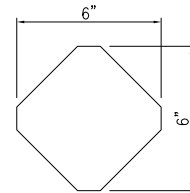

Glass Canopy System

W/ Steel Support & Spider Fittings

SECTION DETAIL
SIDE FIXING

SECTION DETAIL
SIDE FIXING

SECTION DETAIL
SIDE FIXING

SECTION DETAIL
SIDE FIXING

SECTION DETAIL
TOP FIXING

SECTION DETAIL
TOP FIXING

W/ Steel Support & Patch Fittings

SECTION DETAIL

SECTION DETAIL

RECTANGLE PATCH FITTING

SQUARE PATCH FITTING

ROUND PATCH FITTING

RHOMBUS PATCH FITTING