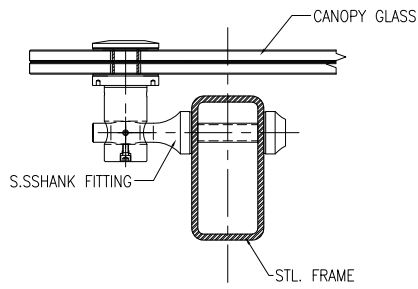

Glass Canopy System

W/ Steel Support & Spider Fittings

SECTION DETAIL
SIDE FIXING

SECTION DETAIL
SIDE FIXING

SECTION DETAIL
SIDE FIXING

SECTION DETAIL
SIDE FIXING

SECTION DETAIL
TOP FIXING

SECTION DETAIL
TOP FIXING

SECTION DETAIL
TOP FIXING

SECTION DETAIL
TOP FIXING
W/ CONNECTOR

SECTION DETAIL
TOP FIXING
W/ CONNECTOR

SECTION DETAIL
TOP FIXING
W/ CONNECTOR

Glass Canopy System

W/ Steel Support & Shank Fittings

SECTION DETAIL

SECTION DETAIL

SECTION DETAIL

SECTION DETAIL

Glass Canopy System

W/ Steel Frame & Standoff Fitting

SECTION DETAIL

SECTION DETAIL

Glass Canopy System

W/ Steel Support & Patch Fittings

SECTION DETAIL

SECTION DETAIL

RECTANGLE PATCH FITTING

SQUARE PATCH FITTING

ROUND PATCH FITTING

RHOMBUS PATCH FITTING