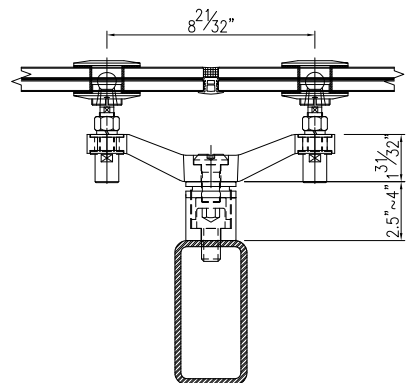

Glass Canopy System

W/ Steel Support & Spider Fittings

SECTION DETAIL
SIDE FIXING

SECTION DETAIL
SIDE FIXING

SECTION DETAIL
SIDE FIXING

SECTION DETAIL
SIDE FIXING

SECTION DETAIL
TOP FIXING

SECTION DETAIL
TOP FIXING

SECTION DETAIL
TOP FIXING

SECTION DETAIL
TOP FIXING
W/ CONNECTOR

SECTION DETAIL
TOP FIXING
W/ CONNECTOR

SECTION DETAIL
TOP FIXING
W/ CONNECTOR

Glass Canopy System

W/ Steel Support & Shank Fittings

SECTION DETAIL

SECTION DETAIL

SECTION DETAIL

SECTION DETAIL

Glass Canopy System

W/ Steel Frame & Standoff Fitting

SECTION DETAIL

SECTION DETAIL

Glass Canopy System

W/ Steel Support & Patch Fittings

SECTION DETAIL

SECTION DETAIL

RECTANGLE PATCH FITTING

SQUARE PATCH FITTING

ROUND PATCH FITTING

RHOMBUS PATCH FITTING