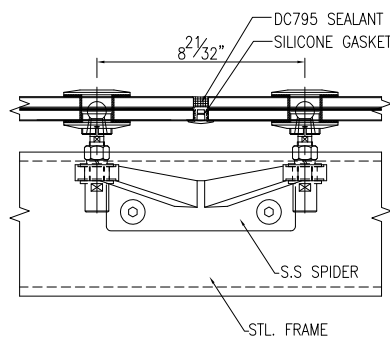

Glass Canopy System

W/ Steel Support & Spider Fittings

SECTION DETAIL
SIDE FIXING

SECTION DETAIL
SIDE FIXING

SECTION DETAIL
SIDE FIXING

SECTION DETAIL
SIDE FIXING

SECTION DETAIL
TOP FIXING

SECTION DETAIL
TOP FIXING

SECTION DETAIL
TOP FIXING

SECTION DETAIL
TOP FIXING
W/ CONNECTOR

SECTION DETAIL
TOP FIXING
W/ CONNECTOR

SECTION DETAIL
TOP FIXING
W/ CONNECTOR

Glass Canopy System

W/ Steel Support & Shank Fittings

SECTION DETAIL

SECTION DETAIL

SECTION DETAIL

SECTION DETAIL

Glass Canopy System

W/ Steel Frame & Standoff Fitting

SECTION DETAIL

SECTION DETAIL

Glass Canopy System

W/ Steel Support & Patch Fittings

SECTION DETAIL

SECTION DETAIL

RECTANGLE PATCH FITTING

SQUARE PATCH FITTING

ROUND PATCH FITTING

RHOMBUS PATCH FITTING