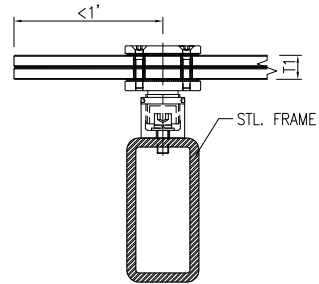

Glass Canopy System

W/ Steel Support & Spider Fittings

SECTION DETAIL
SIDE FIXING

SECTION DETAIL
SIDE FIXING

SECTION DETAIL
SIDE FIXING

SECTION DETAIL
SIDE FIXING

SECTION DETAIL
TOP FIXING

SECTION DETAIL
TOP FIXING

SECTION DETAIL
TOP FIXING

SECTION DETAIL
TOP FIXING
W/ CONNECTOR

SECTION DETAIL
TOP FIXING
W/ CONNECTOR

SECTION DETAIL
TOP FIXING
W/ CONNECTOR

Glass Canopy System

W/ Steel Support & Shank Fittings

SECTION DETAIL

SECTION DETAIL

SECTION DETAIL

SECTION DETAIL

Glass Canopy System

W/ Steel Frame & Standoff Fitting

SECTION DETAIL

SECTION DETAIL

Glass Canopy System

W/ Steel Support & Patch Fittings

SECTION DETAIL

SECTION DETAIL

RECTANGLE PATCH FITTING

SQUARE PATCH FITTING

ROUND PATCH FITTING

RHOMBUS PATCH FITTING