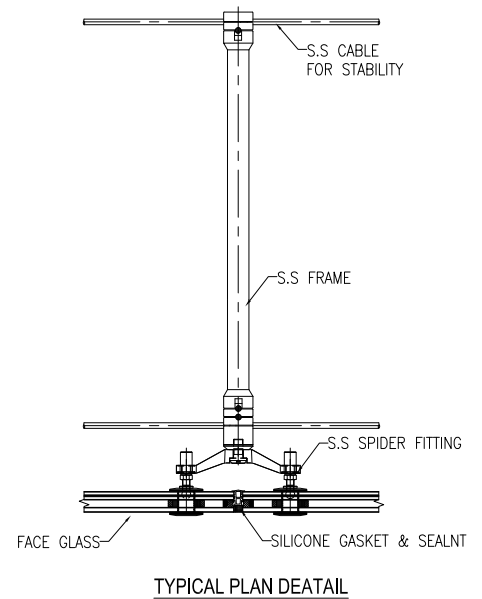

Cable Wall System

Cable Truss System

- ENRICHING VISUAL TRANSPARENCY
- SUITABLE FOR LARGE SPAN OPENING
- CABLE TRUSS CAN LAYOUT IN EITHER VERTICAL OR HORIZONTAL DIRECTION
- FIXING SYSTEM CAN BE SPIDER FITTING OR PATCH FITTING
- CABLES NEED TO BE PRESTRESSED