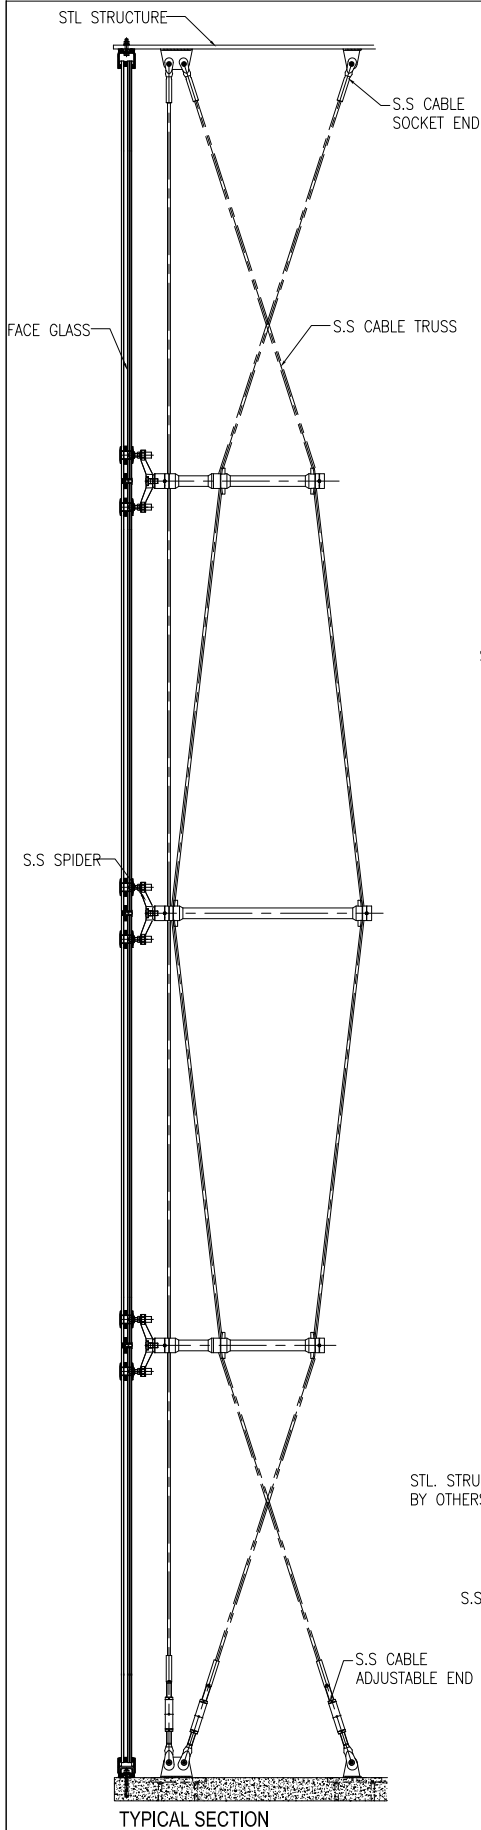

Cable Wall System

Cable Truss System

- ENRICHING VISUAL TRANSPARENCY
- SUITABLE FOR LARGE SPAN OPENING
- CABLE TRUSS CAN LAYOUT IN EITHER VERTICAL OR HORIZONTAL DIRECTION
- FIXING SYSTEM CAN BE SPIDER FITTING OR PATCH FITTING
- CABLES NEED TO BE PRESTRESSED