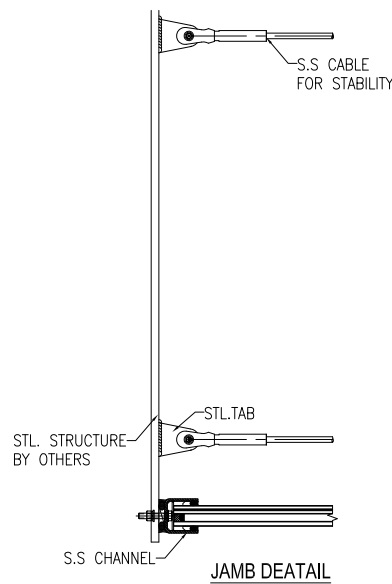

Cable Wall System

Cable Truss System

- ENRICHING VISUAL TRANSPARENCY
- SUITABLE FOR LARGE SPAN OPENING
- CABLE TRUSS CAN LAYOUT IN EITHER VERTICAL OR HORIZONTAL DIRECTION
- FIXING SYSTEM CAN BE SPIDER FITTING OR PATCH FITTING
- CABLES NEED TO BE PRESTRESSED