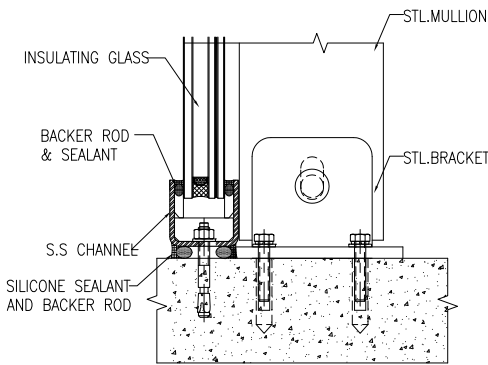

Metal Fin/Frame Wall System

W/ Spider Fittings

HEAD DETAIL

**SECTION DETAIL
SIDE FIXING SPIDER FITTING**

**SECTION DETAIL
FRONT FIXING SPIDER FITTING**

SILL DETAIL

**PLAN DETAIL
FRONT FIXING SPIDER FITTING**

**PLAN DETAIL
SIDE FIXING SPIDER FITTING**

JAMB DETAIL