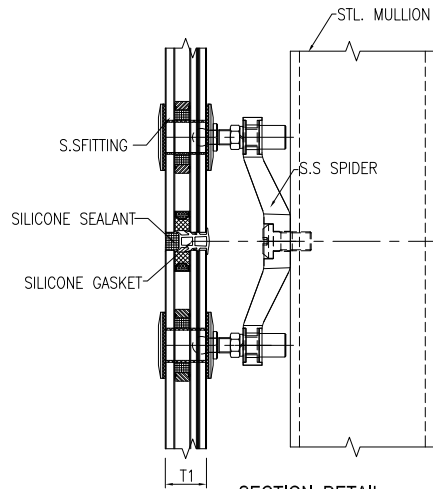

Metal Fin/Frame Wall System

W/ Spider Fittings

HEAD DETAIL

**SECTION DETAIL
SIDE FIXING SPIDER FITTING**

**SECTION DETAIL
FRONT FIXING SPIDER FITTING**

SILL DETAIL

**PLAN DETAIL
FRONT FIXING SPIDER FITTING**

**PLAN DETAIL
SIDE FIXING SPIDER FITTING**

JAMB DETAIL