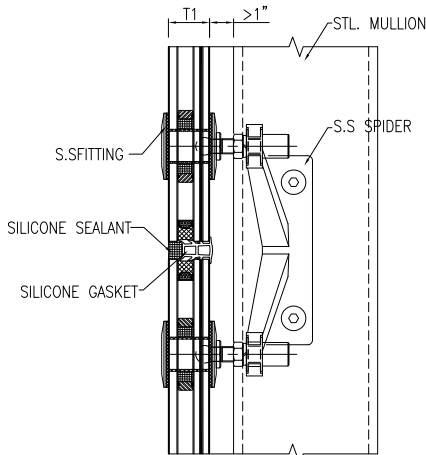

Metal Fin/Frame Wall System

W/ Spider Fittings

HEAD DETAIL

**SECTION DETAIL
SIDE FIXING SPIDER FITTING**

**SECTION DETAIL
FRONT FIXING SPIDER FITTING**

SILL DETAIL

**PLAN DETAIL
FRONT FIXING SPIDER FITTING**

**PLAN DETAIL
SIDE FIXING SPIDER FITTING**

JAMB DETAIL